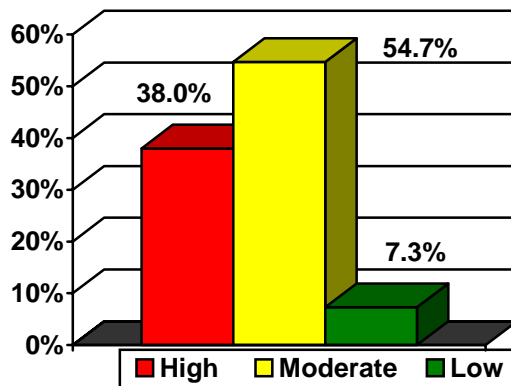

## Results from Self-Assessment Quizzes: Sample Year

Location	Heart Disease			BPH		
	High	Moderate	Low	Mild	Moderate	Severe
Tennessee Dept of Corrections	66.1%	30.4%	3.6%	78.6%	21.4%	0.0%
UPS	28.3%	68.3%	3.3%	80.0%	20.0%	0.0%
Freddie Mac	12.5%	71.9%	15.6%	87.5%	12.5%	0.0%
Dept of Veterans Affairs	52.4%	47.6%	0.0%	61.9%	33.3%	4.8%
USPS	38.5%	61.5%	0.0%	46.2%	53.9%	0.0%
House	44.2%	51.9%	3.9%	59.6%	38.5%	1.9%
Chrysler	38.6%	52.3%	9.1%	81.8%	18.2%	0.0%
Home Depot	27.8%	58.3%	13.9%	79.2%	19.4%	1.4%
Media Corp	41.7%	45.8%	12.5%	62.5%	37.5%	0.0%
Dept of State	56.0%	44.0%	0.0%	52.0%	40.0%	8.0%
USPS	36.4%	63.6%	0.0%	90.9%	9.1%	0.0%
Senate	35.1%	57.4%	7.4%	75.7%	23.7%	0.7%
John Deere	45.5%	50.0%	4.6%	59.1%	36.4%	4.6%
Capitol Police	30.2%	57.3%	12.5%	89.6%	10.4%	0.0%
Bureau of Engraving and Printing	39.1%	52.2%	8.7%	73.9%	26.1%	0.0%
Lockheed Martin	77.8%	22.2%	0.0%	88.9%	11.1%	0.0%
Anheuser Busch	39.4%	51.5%	9.1%	72.7%	24.2%	3.0%
Microstrategies	8.3%	83.3%	8.3%	91.7%	8.3%	0.0%
Chrysler	35.7%	48.2%	16.1%	76.8%	21.4%	1.8%
USPS	44.0%	52.0%	4.0%	64.0%	28.0%	8.0%
John Deere	40.6%	57.8%	1.6%	73.4%	20.3%	6.3%
NFLPA	42.1%	57.9%	0.0%	52.6%	47.4%	0.0%
Dept of State	44.4%	44.4%	11.1%	72.2%	22.2%	5.6%
Military publication	30.0%	70.0%	0.0%	50.0%	50.0%	0.0%
<b>Average From All Events</b>	<b>38.0%</b>	<b>54.7%</b>	<b>7.3%</b>	<b>73.9%</b>	<b>24.4%</b>	<b>1.7%</b>

Risk for Depression

Risk for BPH

Risk for Heart Disease

Risk for Prostate Cancer

Risk for Low Testosterone