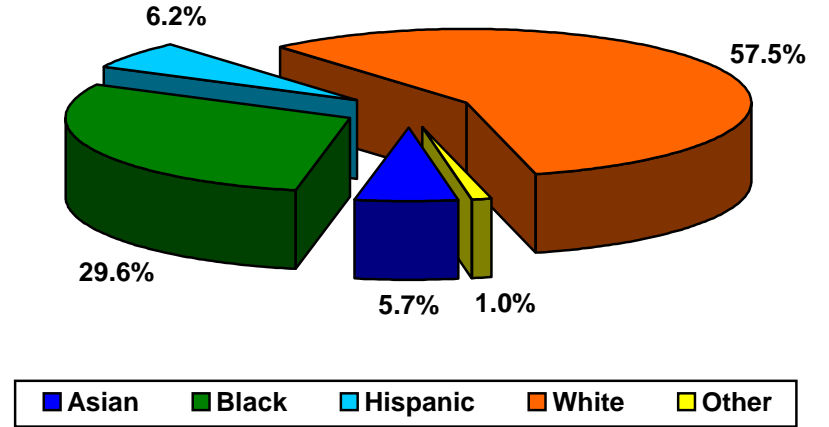

Participants By Race