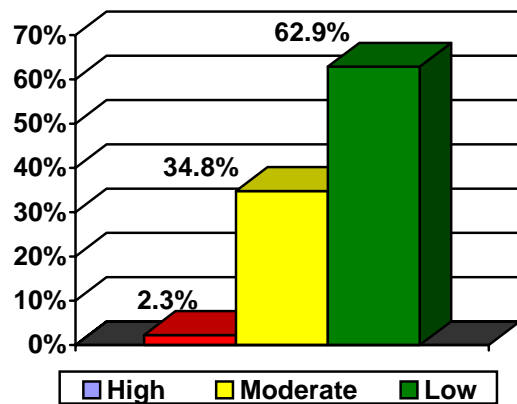

Risk for Depression