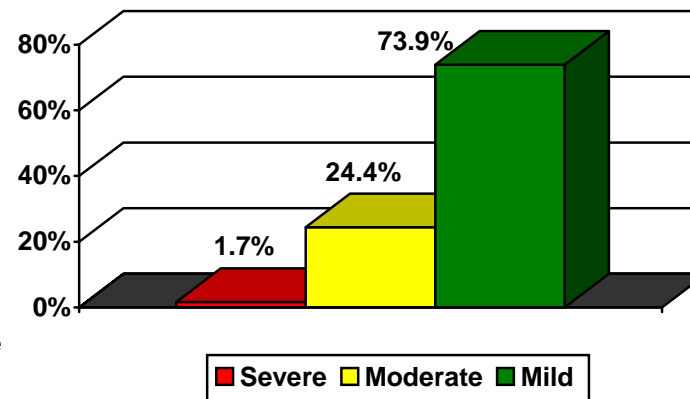

Risk for BPH