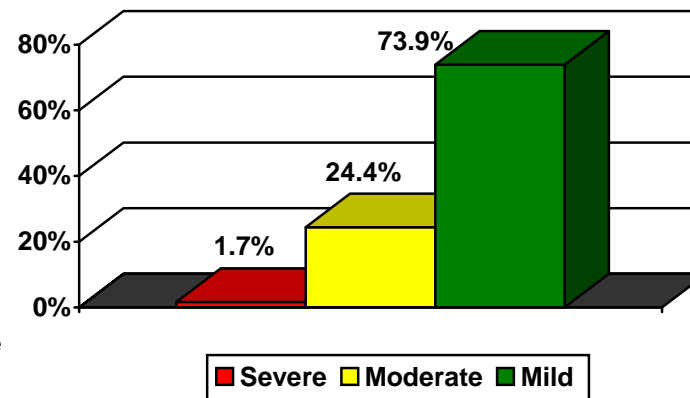

Risk for BPH