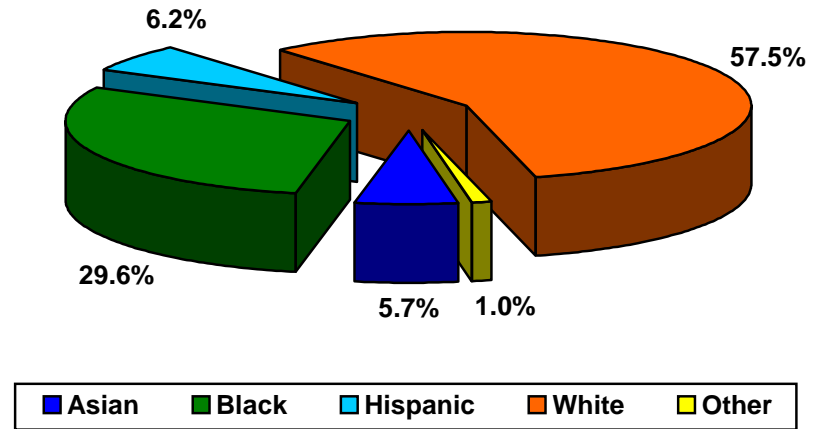

Participants By Race