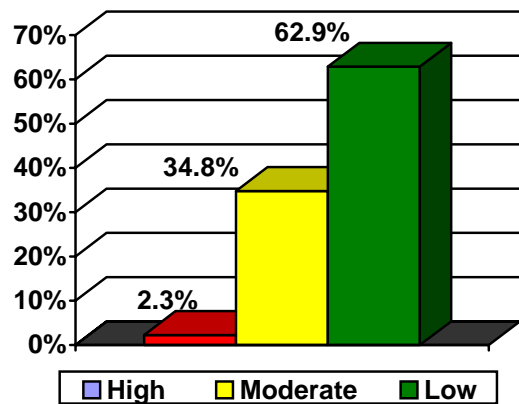

Risk for Depression