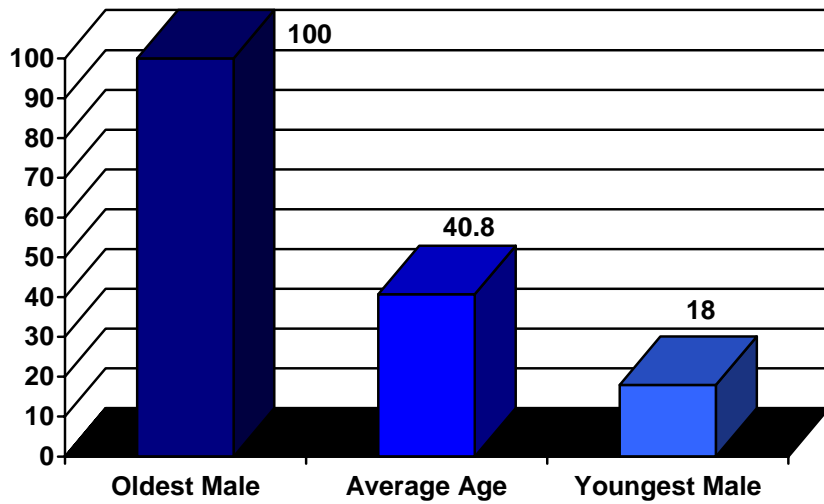

Age Range - Males