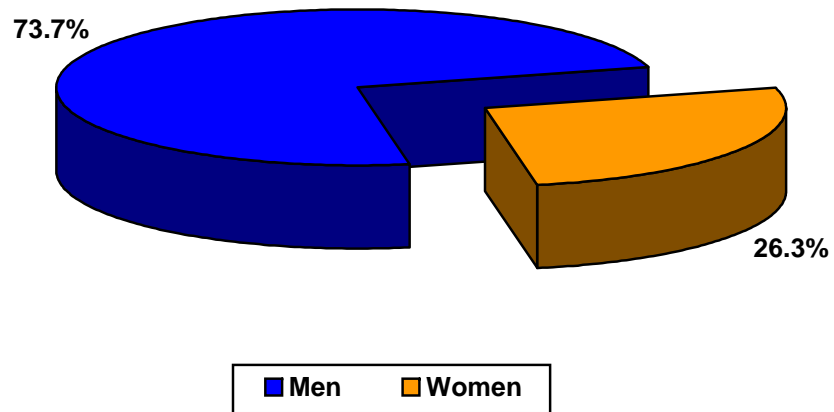

Participants By Sex