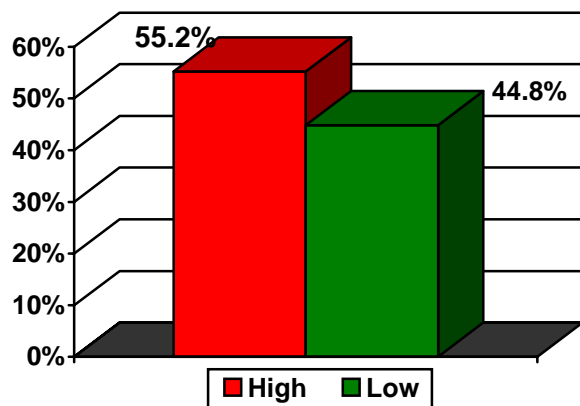

Risk for Depression

Risk for BPH

Risk for Heart Disease

Risk for Prostate Cancer

Risk for Low Testosterone

Screening Events – Cities of Participants: Sample Year

City	State/Country
Anchorage	AK
Bella Vista	AK
Athens	AL
Attalla	AL
Auburn	AL
Bessenger	AI
Birmingham	AL
Bookwood	AL
Camden	AL
Cedar Bluff	AL
Cedar River	AL
Cullman	AL
Dothan	AL
Flatrock	AL
Florence	AL
Gadsden	AL
Gardendale	AL
Gaylesville	AL
Glendale	AL
Helena	AL
Hokes Bluff	AL
Hueytown	AL
Hukes Bluff	AL
Huntsville	AL
Irondale	AL
Mobile	AI
Mongomery	AI
Munford	AL
Ozark	AL
Pelham	AL
Pell City	AL
Pulham	AL
Reinsville	AL
Saraland	AL
Scottsboro	AL
Seale	AI
Shelby	AL
Sylacauga	AL
Talladega	AL