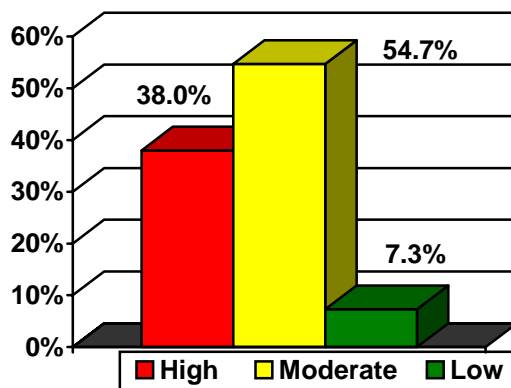

Risk for Heart Disease