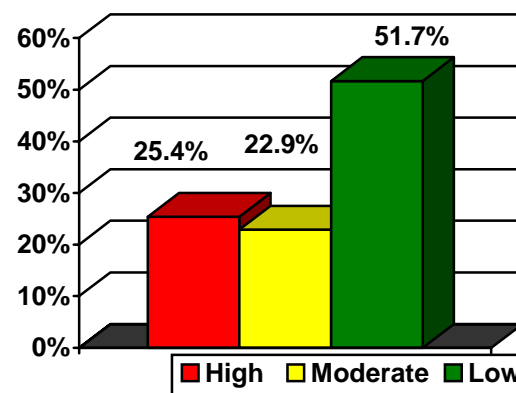

Risk for Depression

Risk for BPH

Risk for Heart Disease

Risk for Prostate Cancer

Risk for Low Testosterone

Screening Events – Cities of Participants: Sample Year

City	State/Country
Anchorage	AK
Bella Vista	AK
Athens	AL
Attalla	AL
Auburn	AL
Bessenger	AI
Birmingham	AL
Bookwood	AL
Camden	AL
Cedar Bluff	AL
Cedar River	AL
Cullman	AL
Dothan	AL
Flatrock	AL
Florence	AL
Gadsden	AL
Gardendale	AL
Gaylesville	AL
Glendale	AL
Helena	AL
Hokes Bluff	AL
Hueytown	AL
Hukes Bluff	AL
Huntsville	AL
Irondale	AL
Mobile	AI
Mongomery	AI
Munford	AL
Ozark	AL
Pelham	AL
Pell City	AL
Pulham	AL
Reinsville	AL
Saraland	AL
Scottsboro	AL
Seale	AI
Shelby	AL
Sylacauga	AL
Talladega	AL