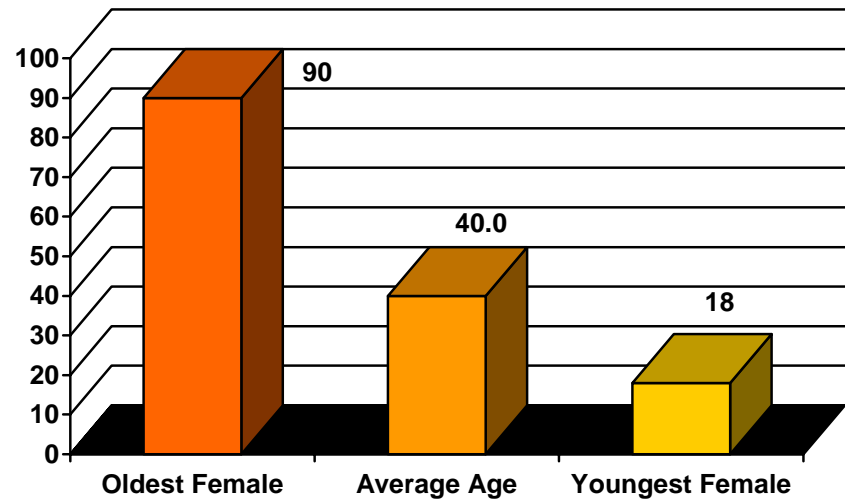

Participants By Sex

Participants By Race

Age Range - Males

Age Range - Females

Results from Self-Assessment Quizzes: Sample Year

Location	Depression			Prostate Cancer		Low Testosterone		
	High	Moderate	Low	High	Low	High	Moderate	Low
Tennessee Dept of Corrections	1.8%	33.9%	64.3%	62.5%	37.5%	23.2%	25.0%	51.8%
UPS	3.3%	38.3%	58.3%	55.0%	45.0%	28.3%	20.0%	51.7%
Freddie Mac	0.0%	40.6%	59.4%	40.6%	59.4%	15.6%	40.6%	43.8%
Dept of Veterans Affairs	4.8%	42.9%	52.4%	90.5%	9.5%	42.9%	14.3%	42.9%
USPS	0.0%	35.9%	64.1%	85.1%	18.0%	23.1%	23.1%	53.9%
House	0.0%	36.5%	63.5%	67.3%	32.7%	30.8%	21.2%	48.1%
Daimler	4.6%	34.1%	61.4%	43.2%	56.8%	27.3%	18.2%	54.6%
Home Depot	0.0%	47.2%	52.8%	33.3%	66.7%	25.0%	23.6%	51.4%
Media Corp	0.0%	62.5%	37.5%	62.5%	37.5%	37.5%	33.3%	29.2%
Dept of State	8.0%	36.0%	56.0%	84.0%	16.0%	36.0%	24.0%	40.0%
USPS	0.0%	45.5%	54.6%	36.4%	63.6%	0.0%	18.2%	81.8%
Senate	2.0%	31.8%	66.2%	54.1%	46.0%	23.7%	19.6%	56.8%
John Deere	4.6%	40.9%	54.6%	81.8%	18.2%	27.3%	45.5%	27.3%
Capitol Police	1.0%	20.8%	78.1%	35.4%	64.6%	13.5%	21.9%	64.6%
Bureau of Engraving and Printing	0.0%	34.8%	65.2%	87.0%	13.0%	26.1%	17.4%	56.5%
Lockheed Martin	11.1%	33.3%	55.6%	88.9%	11.1%	22.2%	33.3%	44.4%
Anheuser Busch Plant	3.0%	30.3%	66.7%	51.5%	48.5%	36.4%	18.2%	45.5%
Microstrategies	0.0%	33.3%	66.7%	25.0%	75.0%	16.7%	33.3%	50.0%
Chrysler	3.6%	32.1%	64.3%	42.9%	57.1%	25.0%	33.9%	41.1%
USPS	0.0%	4.0%	96.0%	76.0%	24.0%	20.0%	20.0%	60.0%
John Deere	4.7%	42.2%	53.1%	50.0%	50.0%	31.3%	15.6%	53.1%
NFLPA	5.3%	36.8%	57.9%	57.9%	42.1%	31.6%	5.3%	63.2%
Dept of State	0.0%	22.2%	77.8%	83.3%	16.7%	22.2%	27.8%	50.0%
Military publication	10.0%	50.0%	40.0%	50.0%	50.0%	50.0%	20.0%	30.0%
Average From All Events	2.3%	34.8%	62.9%	55.2%	44.8%	25.4%	22.9%	51.7%